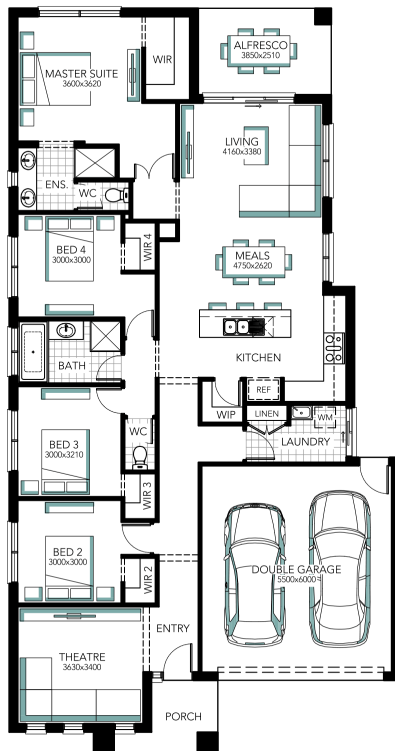

# Newbury 23

**ADDRESS**  
Lot 144 Davidson Road, Leneva Valley Estate

**LOT WIDTH**  
14.00

**LOT SIZE**  
774.00 m<sup>2</sup>

**HOUSE SIZE**  
208.94 m<sup>2</sup>